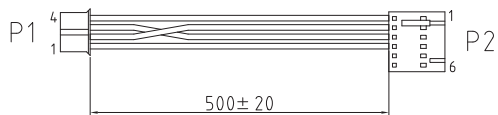

Model	Stock	Standard price (Before Tax)
WH-S0610-500	Standard stock	¥350
Model name coding WH - S 06 10 - 500		
①	②	③
④	⑤	

Applicable power supply

Desktop PC power supply			
Model	Page	Model	Page
eNSP3-450P series	B-C2	ePCSA-500P-X2S	B-E22
eNSP4-500P series	B-C12		

Pinout assignment

CONNECTOR TYPE	PIN No.	PIN No.	MAX CURRENT	WIRE COLOR	WIRE TYPE	CONNECTOR TYPE
SIG-1	7	1	1.6A	BLACK	UL1007 AWG#22	Housing: 51030-0630(Molex) or equivalent Terminal: 50084-8114(Molex) or equivalent
	2	2	1.6A	YELLOW		
	1	3	1.6A	BLUE		
	3	4	1.6A	WHITE		
	4	5	1.6A	ORANGE		
	5	6	1.6A	VIOLET		
	6	-	-	-		
	8	-	-	-		
	9	-	-	-		
	10	-	-	-		

Removable output harness WH-S0604-500

Dimension

Product specification

Items	Specification	Measurement condition
Environment	Operating Temp.	-10 to 70°C
	Storage Temp.	-25 to 70°C
	Relative humidity	10 to 95%
Other	Warranty	One year after delivery. However, if any faults belong to us, the defective unit shall be repaired or replaced at our cost. Provided that the unit shall be operated under normal temp. and humidity, and specification.

Model	Stock	Standard price (Before Tax)
WH-S0604-500	Standard stock	¥200
Model name coding WH - S 06 04 - 500		
①	②	③
④	⑤	

Applicable battery package

Model	Page
BS17A-H24/2.0L	B-G8

Pinout assignment

CONNECTOR TYPE	PIN No.	PIN No.	FUNCTION	WIRE COLOR	WIRE TYPE	CONNECTOR TYPE
P1	4	1	COM	BLACK	UL1007 AWG#24	Housing: 51030-0630(Molex) or equivalent Terminal: 50084-8114(Molex) or 50084-8029(Molex) or equivalent
	2	2	SHUT DOWN	RED		
	3	3	(AC FAIL)	ORANGE		
	1	4	BATT LOW	BROWN		
	-	5	-	-		
	-	6	-	-		