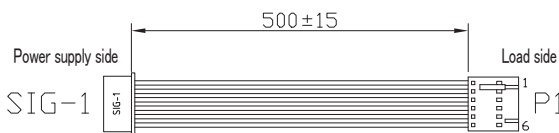

Removable output harness WH-S0610-500

Dimension

Product specification

Items	Specification	Measurement condition
Environment	Operating Temp.	-10 to 70°C
	Storage Temp.	-25 to 70°C
	Relative humidity	10 to 95%
Other	Warranty	One year after delivery. However, if any faults belong to us, the defective unit shall be repaired or replaced at our cost. Provided that the unit shall be operated under normal temp. and humidity, and rating.

Model	Stock	Standard price (Before Tax)
WH-S0610-500	Standard stock	¥350
Model name coding WH - S 06 10 - 500		
①	②	③
④	⑤	

Applicable power supply

Desktop PC power supply			
Model	Page	Model	Page
eNSP3-450P series	B-C2	ePCSA-500P-X2S	B-E22
eNSP4-500P series	B-C12		

Removable output harness WH-S0604-500

Dimension

Product specification

Items	Specification	Measurement condition
Environment	Operating Temp.	-10 to 70°C
	Storage Temp.	-25 to 70°C
	Relative humidity	10 to 95%
Other	Warranty	One year after delivery. However, if any faults belong to us, the defective unit shall be repaired or replaced at our cost. Provided that the unit shall be operated under normal temp. and humidity, and specification.

Model	Stock	Standard price (Before Tax)
WH-S0604-500	Standard stock	¥200
Model name coding WH - S 06 04 - 500		
①	②	③
④	⑤	

Applicable battery package

Model	Page
BS17A-H24/2.0L	B-G8

Pinout assignment

CONNECTOR TYPE	PIN No.	PIN No.	FUNCTION	WIRE COLOR	WIRE TYPE	CONNECTOR TYPE
P1	4	1	COM	BLACK	UL1007 AWG#24	Housing: 51030-0630(Molex) or equivalent Terminal: 50084-8114(Molex) or 50084-8029(Molex) or equivalent
	2	2	SHUT DOWN	RED		
	3	3	(AC FAIL)	ORANGE		
	1	4	BATT LOW	BROWN		
	-	5	-	-		
	-	6	-	-		