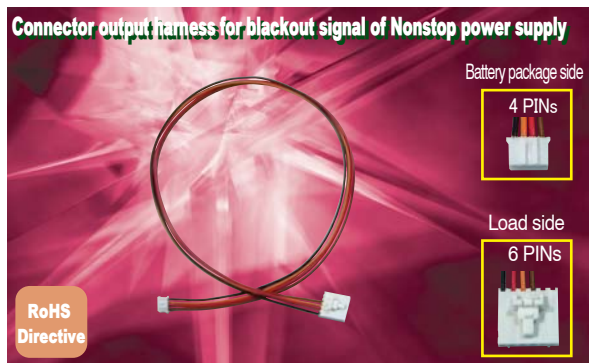

Removable output harness WH-S0604-500

Dimension